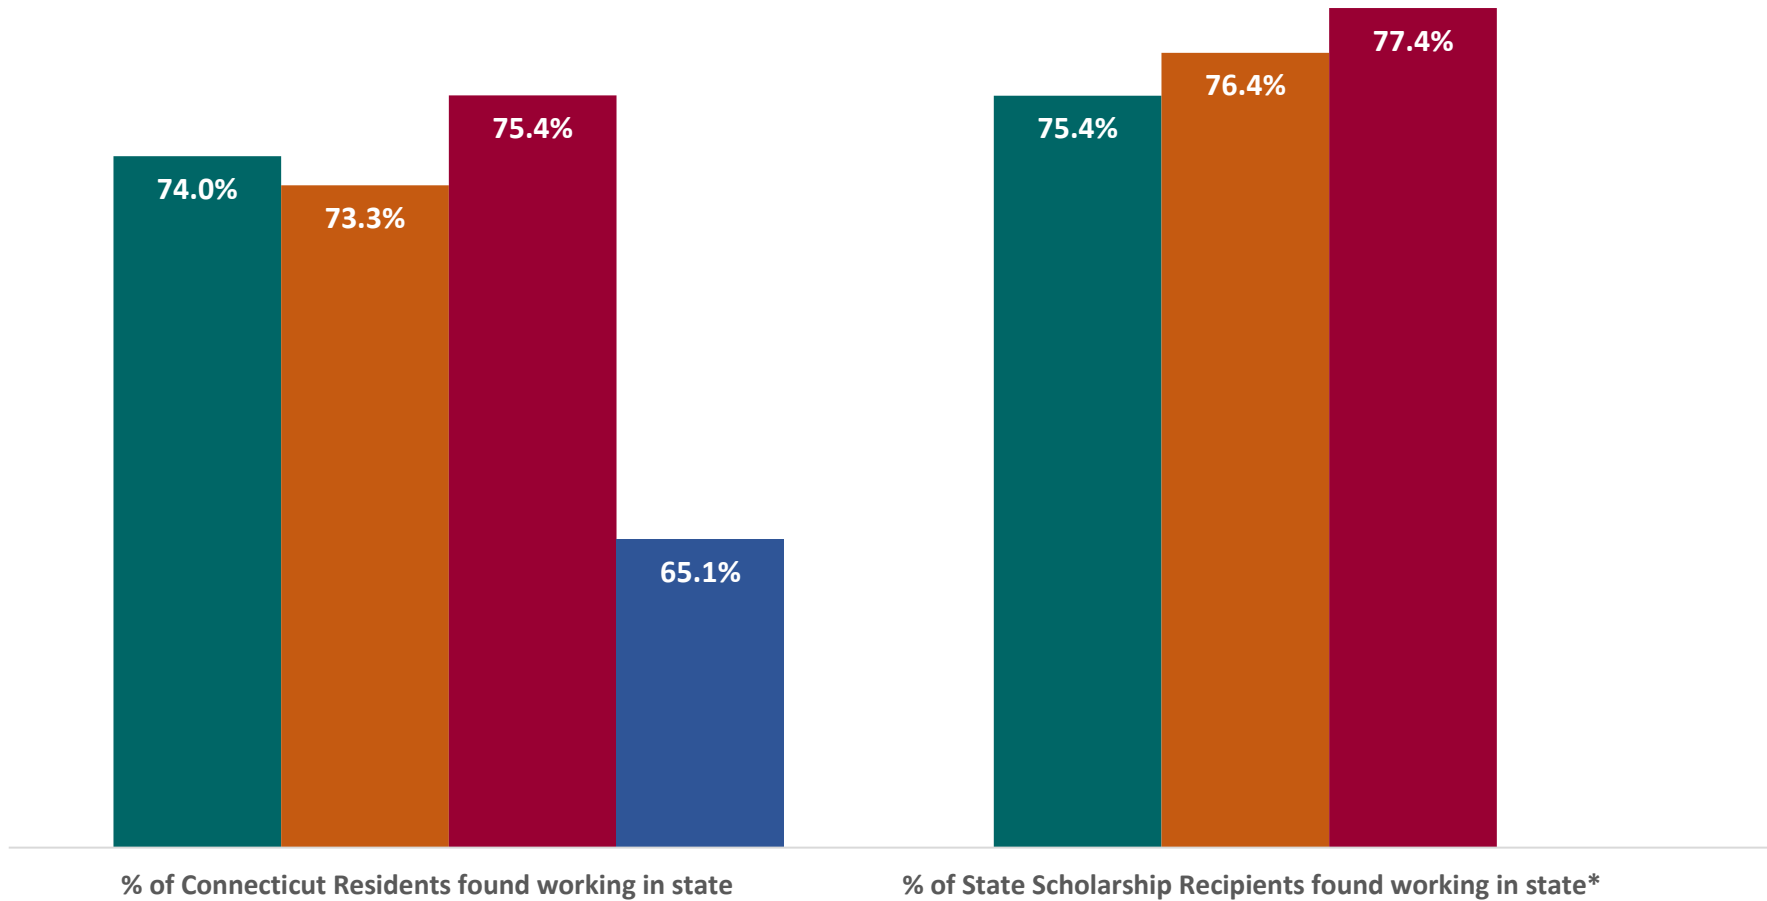

Percent of 2015 Graduates Working in Connecticut Two Years After Graduation

Source: P20 WIN Employment and Wage Outcomes for
CT Public and Private Non-profit Postsecondary Education Programs (0014 & 0016)

■ CCIC ■ Community Colleges ■ CSCU ■ University of Connecticut

See full reports: <https://portal.ct.gov/OPM/P20Win/Reports>

* Scholarship data not available for the University of Connecticut.