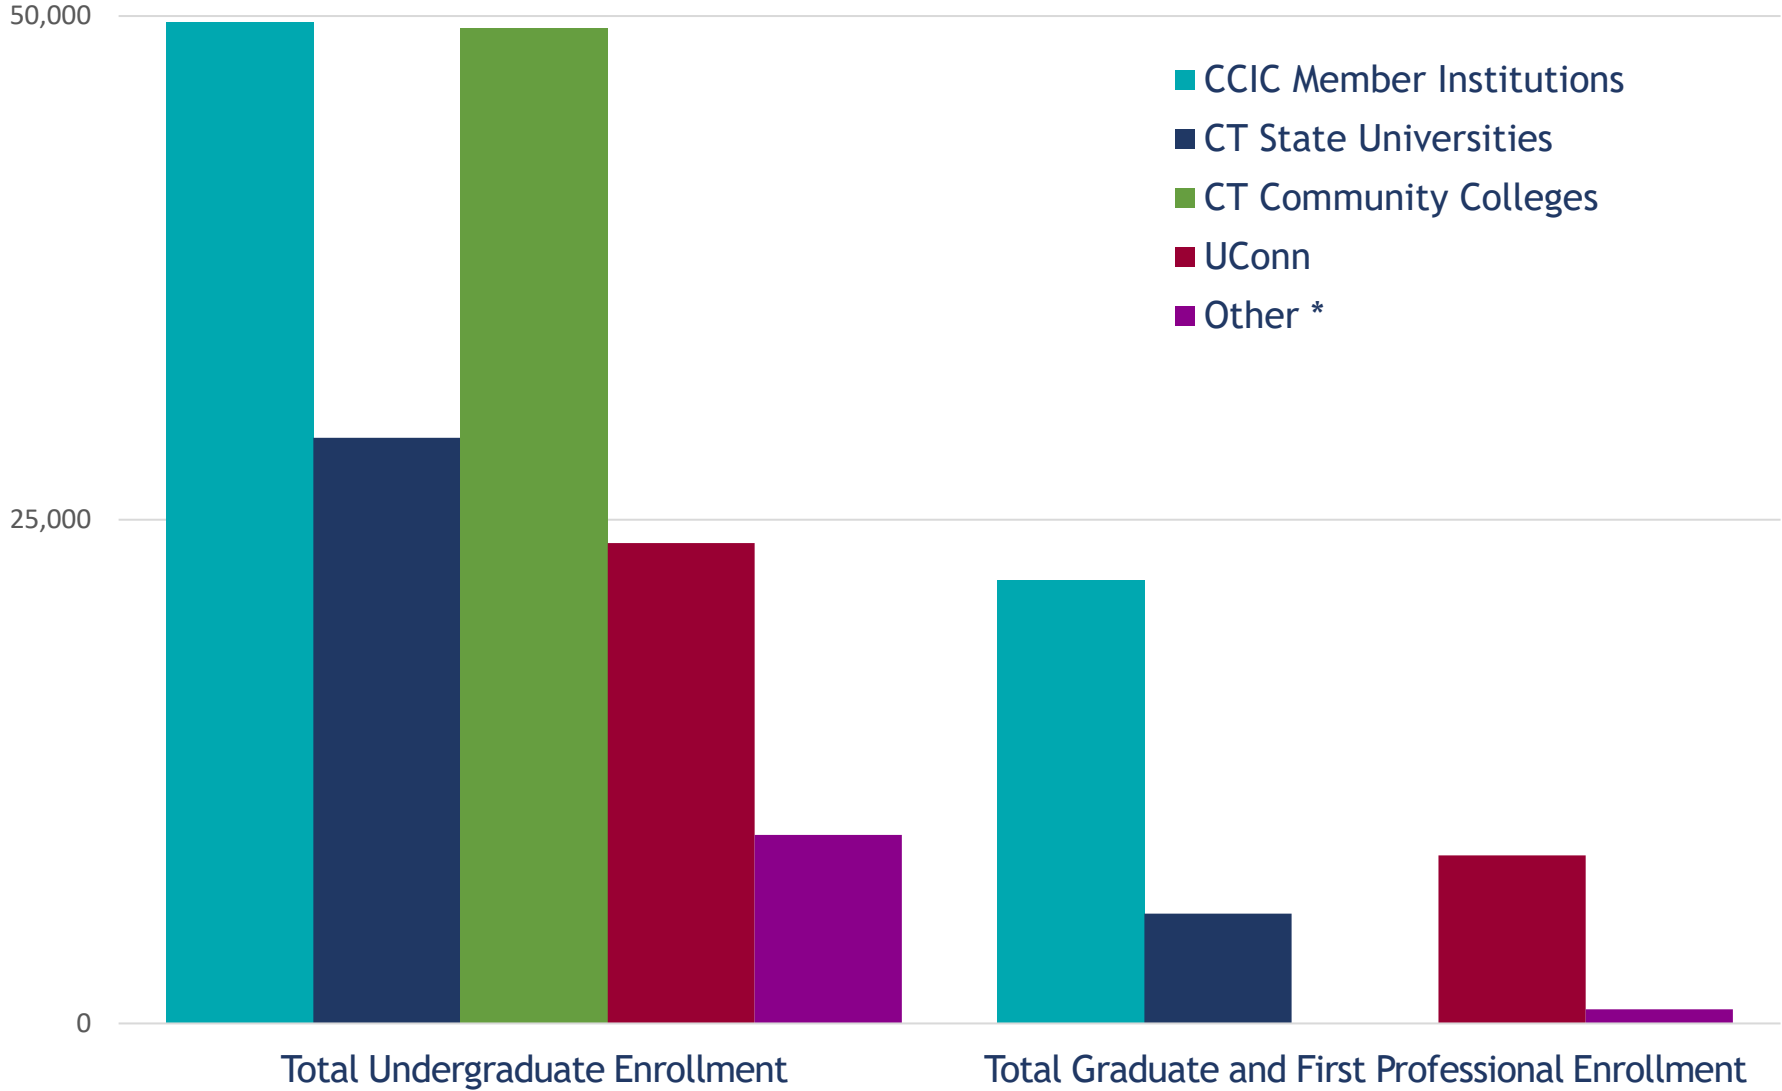

Total Undergraduate & Graduate Enrollment at CT Higher Education Institutions, by sector: Fall 2017

Source: IPEDS

*Other: Non-profit institutions not members of CCIC, for profit institutions, and the US Coast Guard Academy