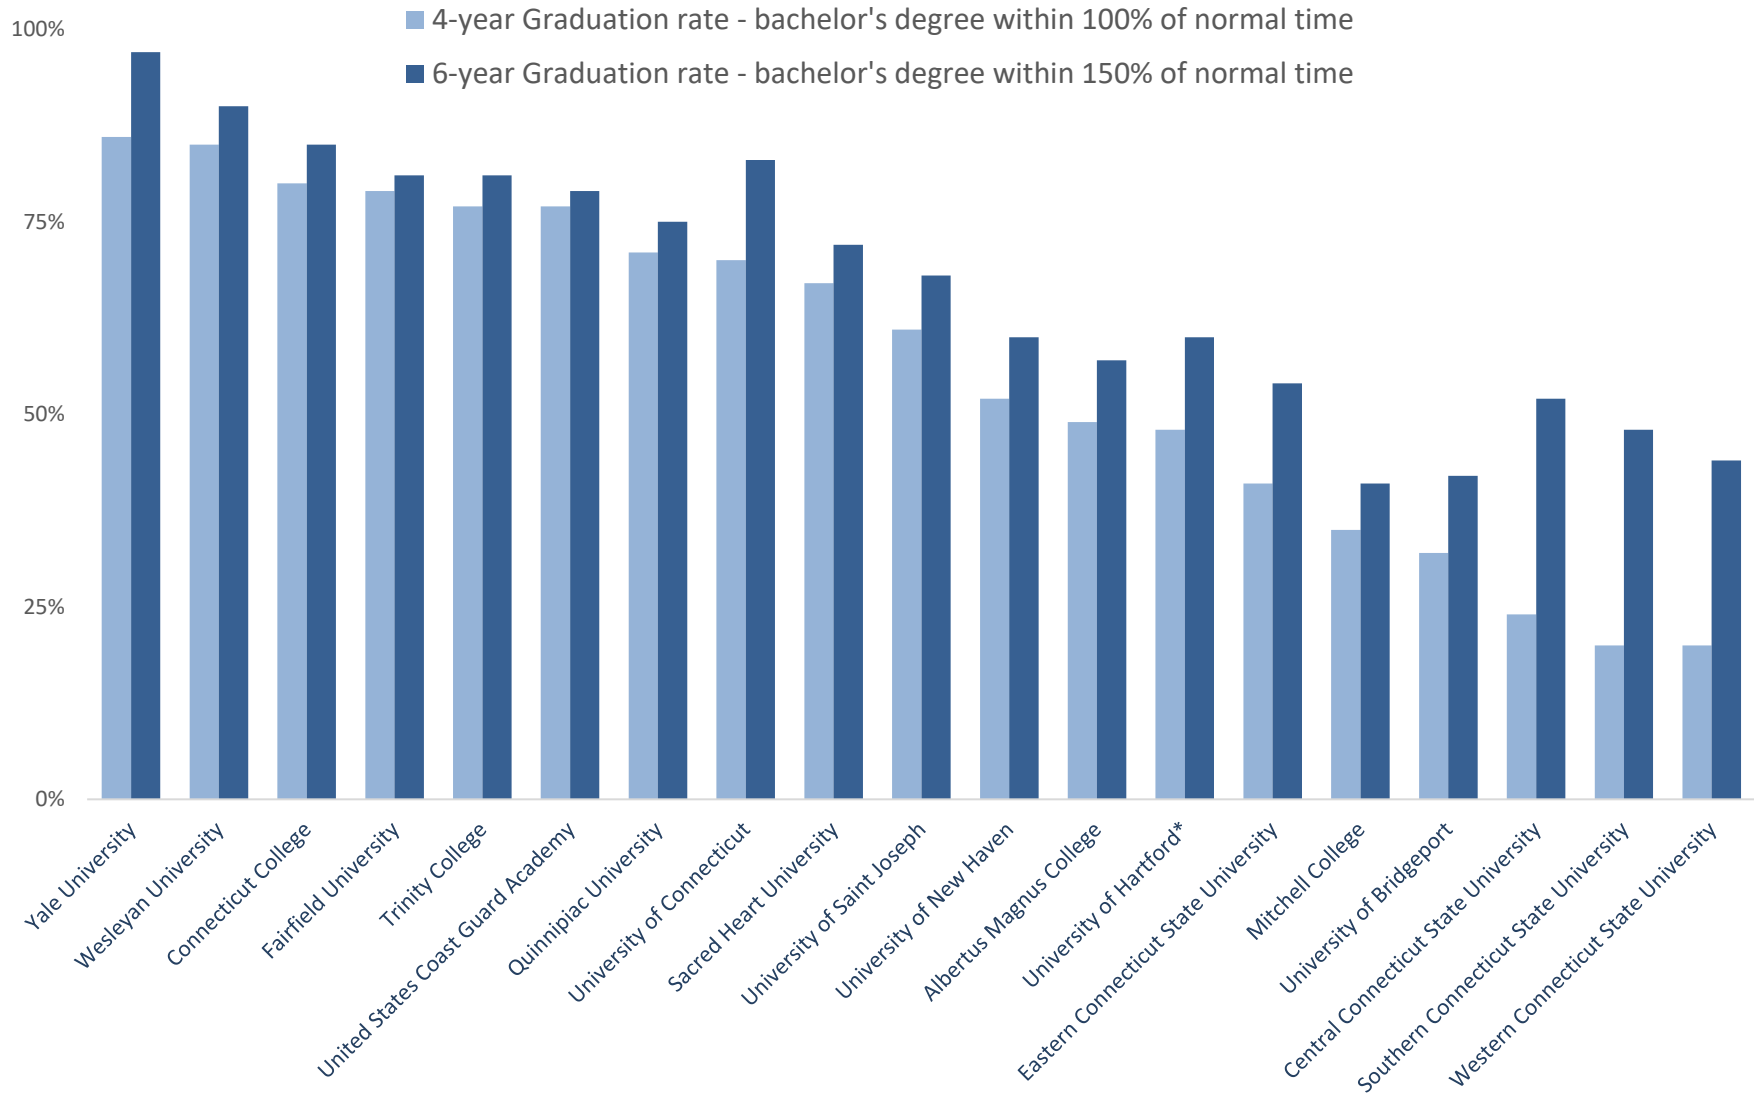

4 and 6-year Graduation Rates of 4-year Public and Private Institutions of Higher Education In Connecticut, 2018-19

*2017-18. Updated data was not available at the time of publication.