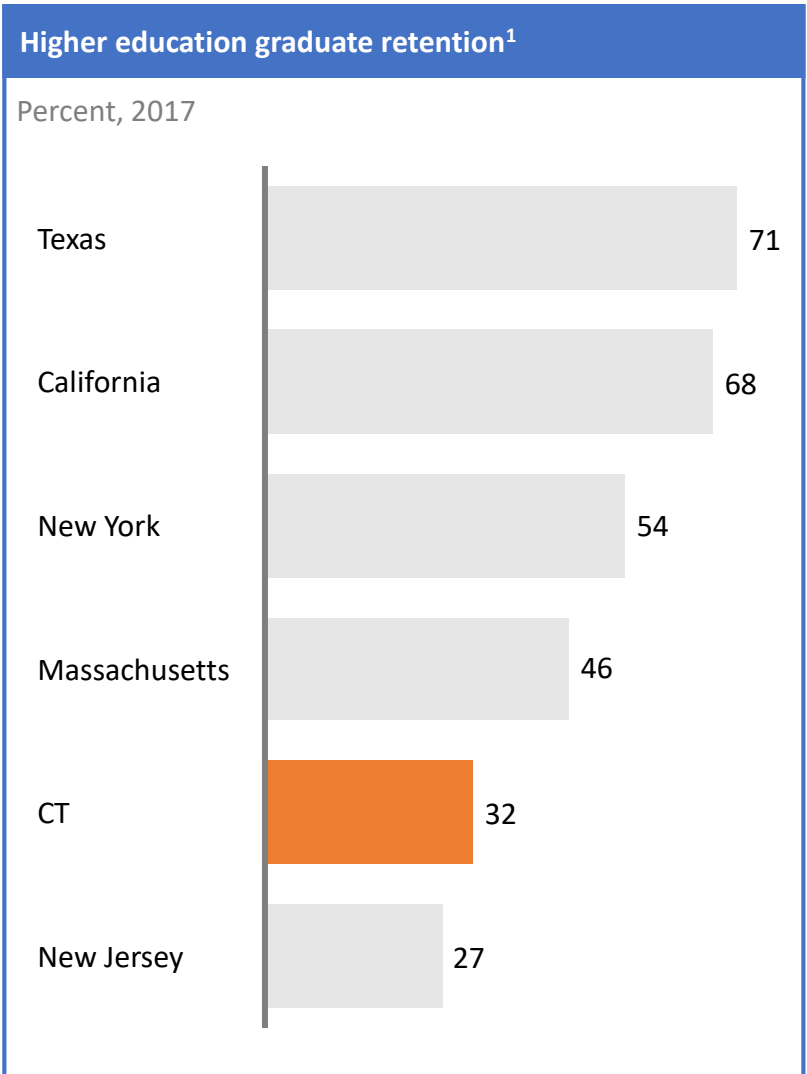

Retention of Higher Education Graduates

- CT ranks **38th** out of the states in percentage of 20-24 year-olds
- The retention rate **varies by school**, and **whether the student was a CT resident** (went to high school in the state)