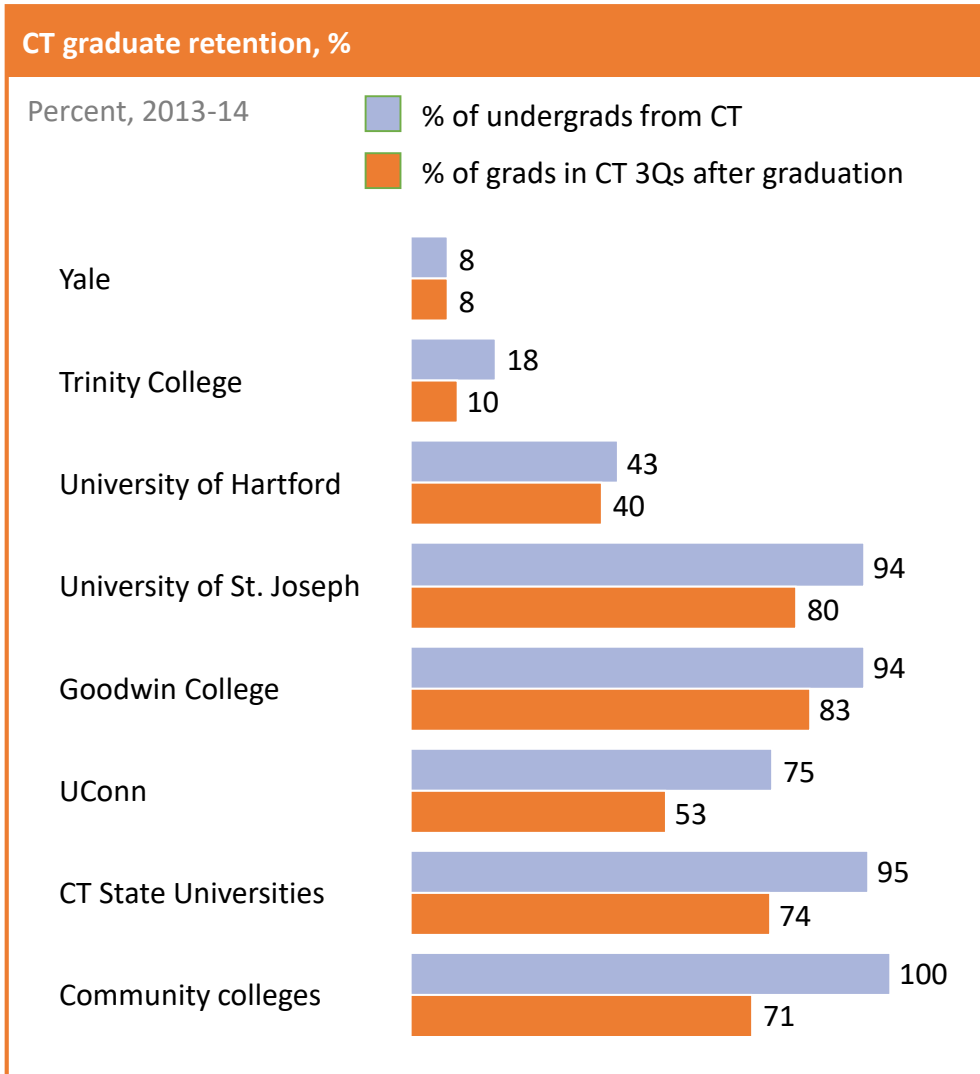

Retention of Higher Education Graduates

- CT ranks **38th** out of the states in percentage of 20-24 year-olds
- The retention rate **varies by school**, and **whether the student was a CT resident** (went to high school in the state)

SOURCE: LinkedIn, Hartford Courant, U.S. Census data, cicu-IRPS, Office of Institutional Research